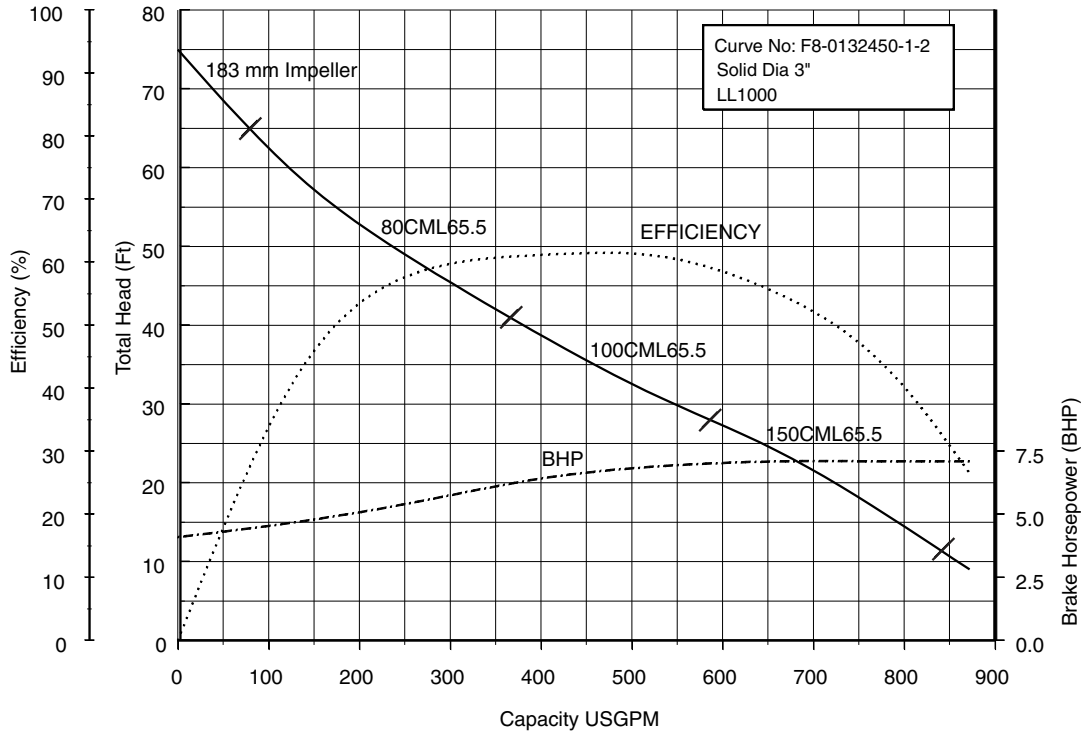

Performance Curves

80, 100, 150CML65.5 (7.5HP) Synchronous Speed: 1800 RPM 3, 4, 6 inch Discharge

80, 100, 150CML67.5 (10HP) Synchronous Speed: 1800 RPM 3, 4, 6 inch Discharge